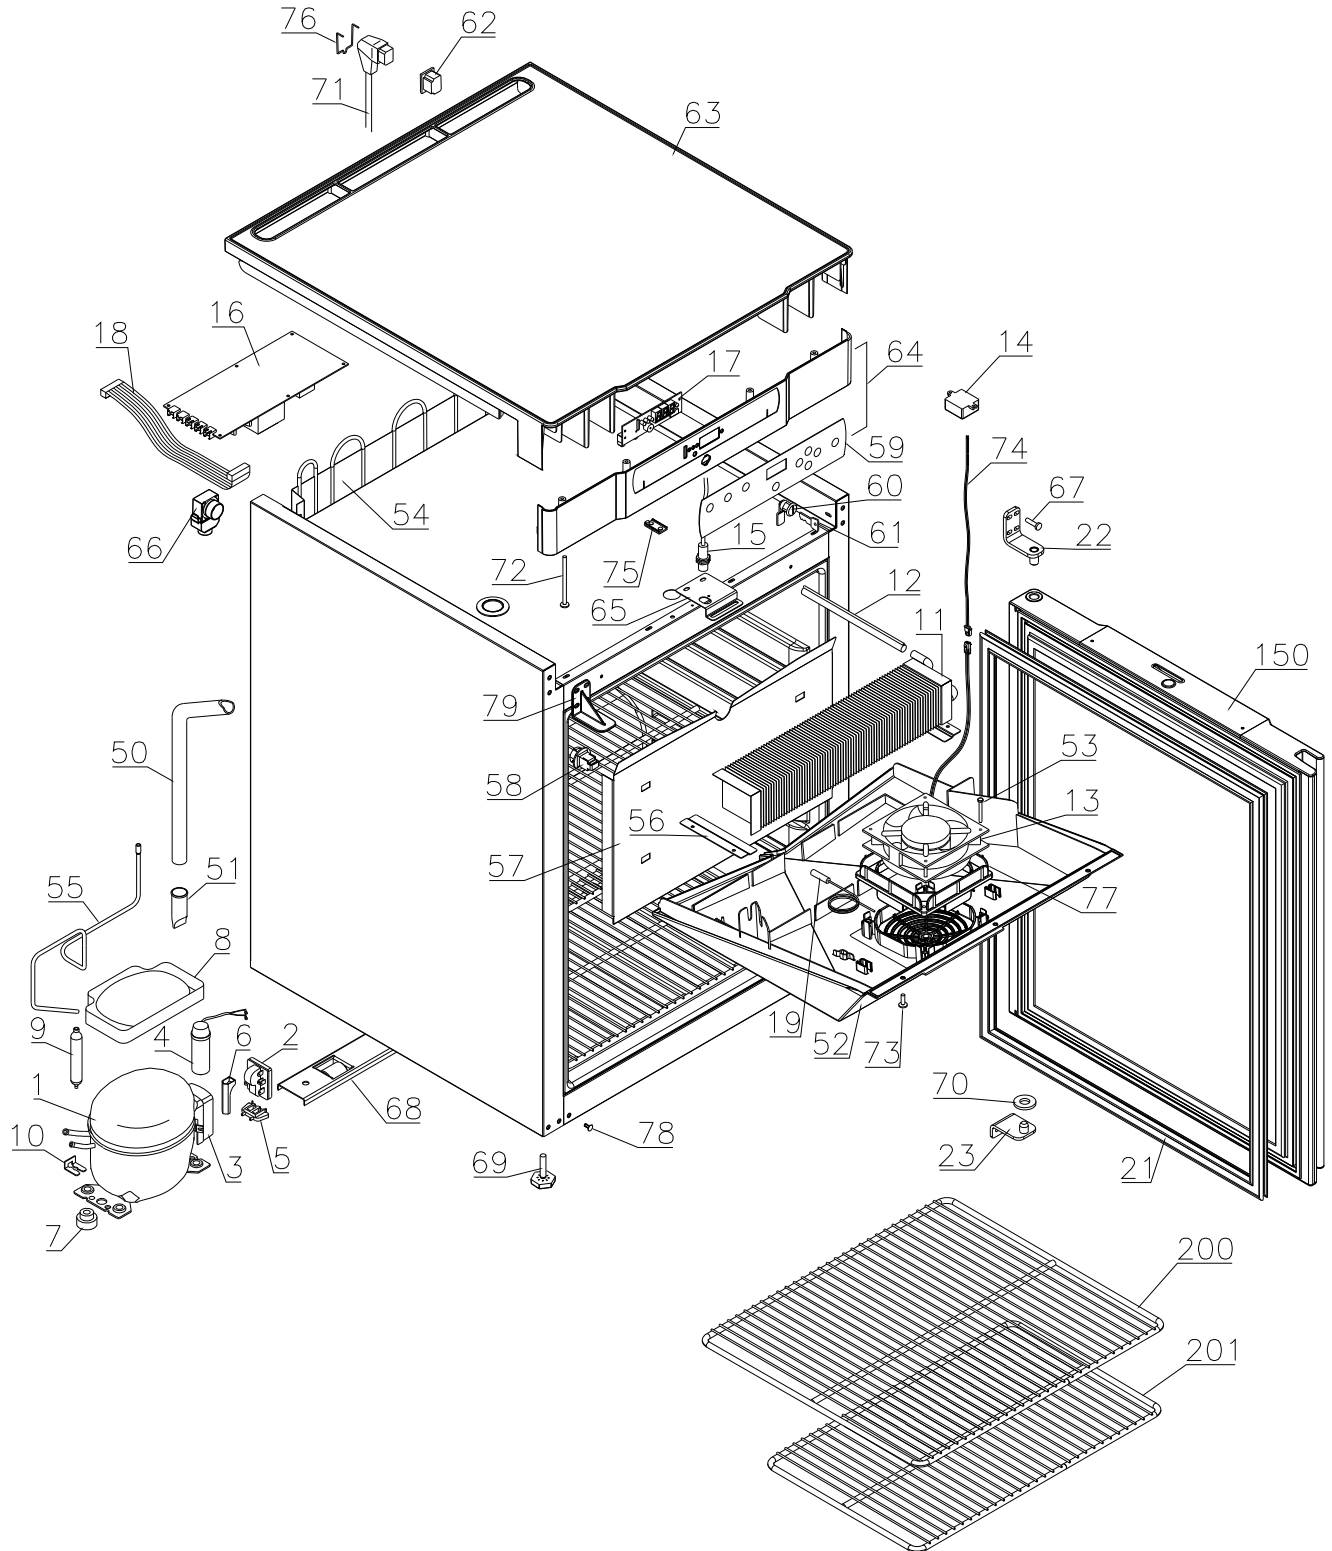

Description :

**Spare parts list for
BIOBASIC RR 210**

Compiled.		Latest revision.			Deleted.	
Date	Name	Date	Name	Rev.no	Date	Name
02.09.15	JP	09.11.21	JP	007		

Exploded view

3715 - 0121