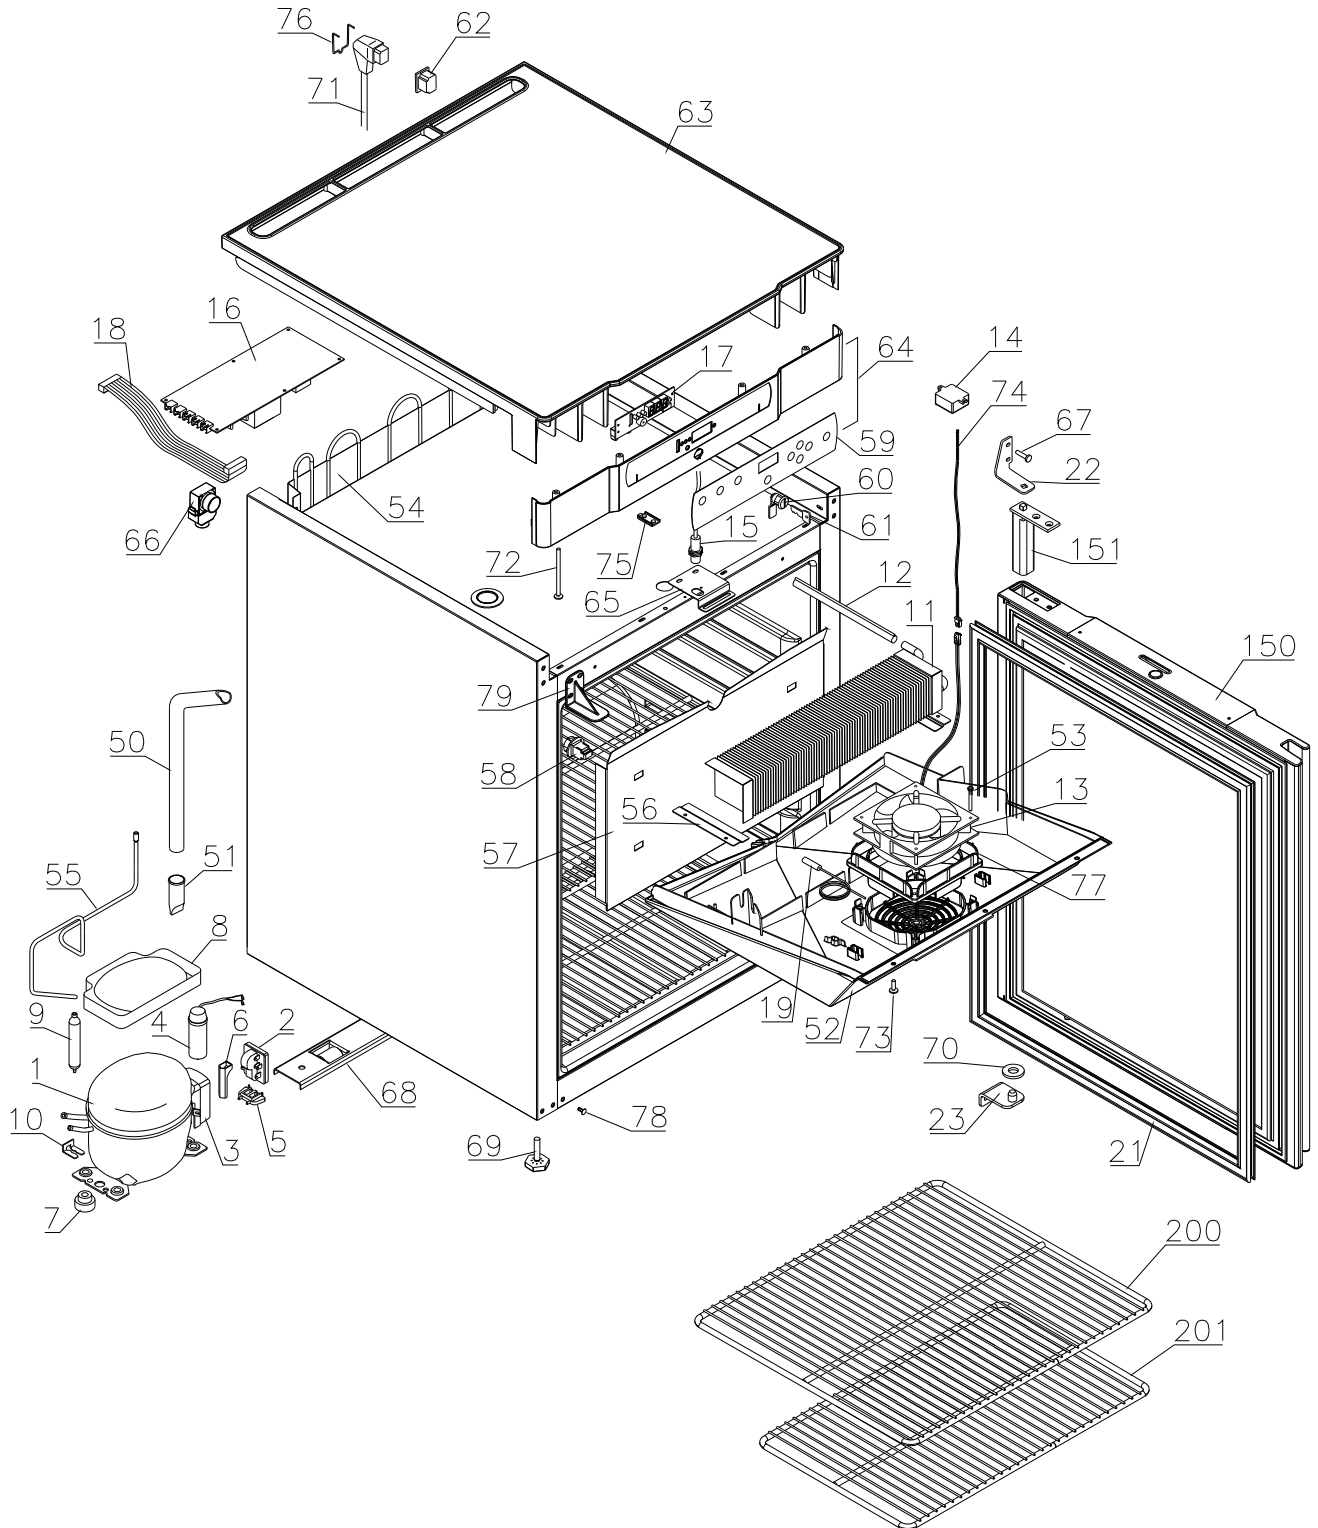

3715 - 0121

Description :

**Spare parts list for
BIOBASIC RR 210**

Compiled.		Latest revision.			Deleted.	
Date	Name	Date	Name	Rev.no	Date	Name
02.09.15	JP	09.11.21	JP	007		

0121 -

Description :

**Spare parts list for
BIOBASIC RR 210**

Compiled.		Latest revision.			Deleted.	
Date	Name	Date	Name	Rev.no	Date	Name
02.09.15	JP	09.11.21	JP	007		

Item no.	Description	Gram part no.	Week/year:	
			Issued	Deleted

Essential spare parts

RR 210 G

1	Compressor TLES5KTK	500550090	3715
2	Starting device	453050178	3715
3	Cover	452440293	3715
4	Run capacitor 4 µF	451723513	3715
5	Cord relief	452440300	3715
6	Protection screen PTC	452440290	3715