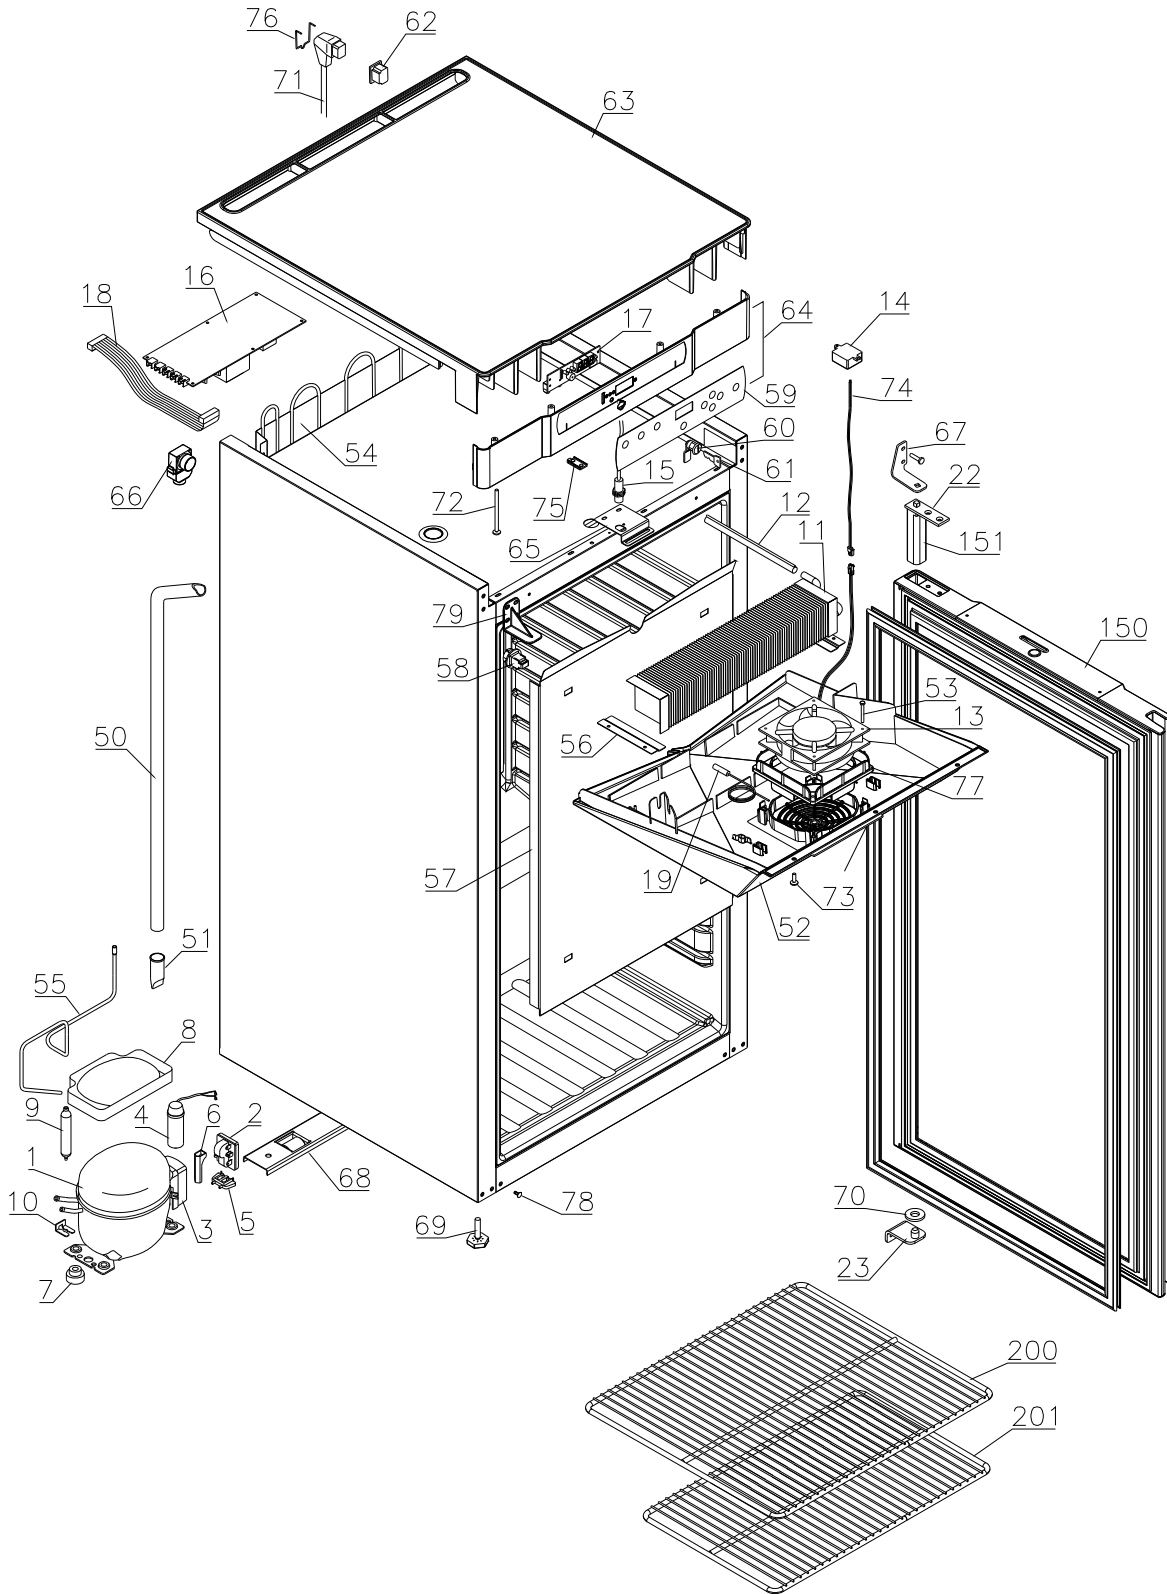

3715 - 0121

Description :

**Spare parts list for
BIOBASIC RR 310**

Compiled.		Latest revision.			Deleted.	
Date	Name	Date	Name	Rev.no	Date	Name
02.09.15	JP	09.11.21	JP	007		

0121 -

Description :

**Spare parts list for
BIOBASIC RR 310**

Essential spare parts

RR 310 G

1	Compressor TLES5KTK	500550090	3715
2	Starting device	453050178	3715
3	Cover	452440293	3715
4	Run capacitor 4 µF	451723513	3715
5	Cord relief	452440300	3715
6	Protection screen PTC	452440290	3715