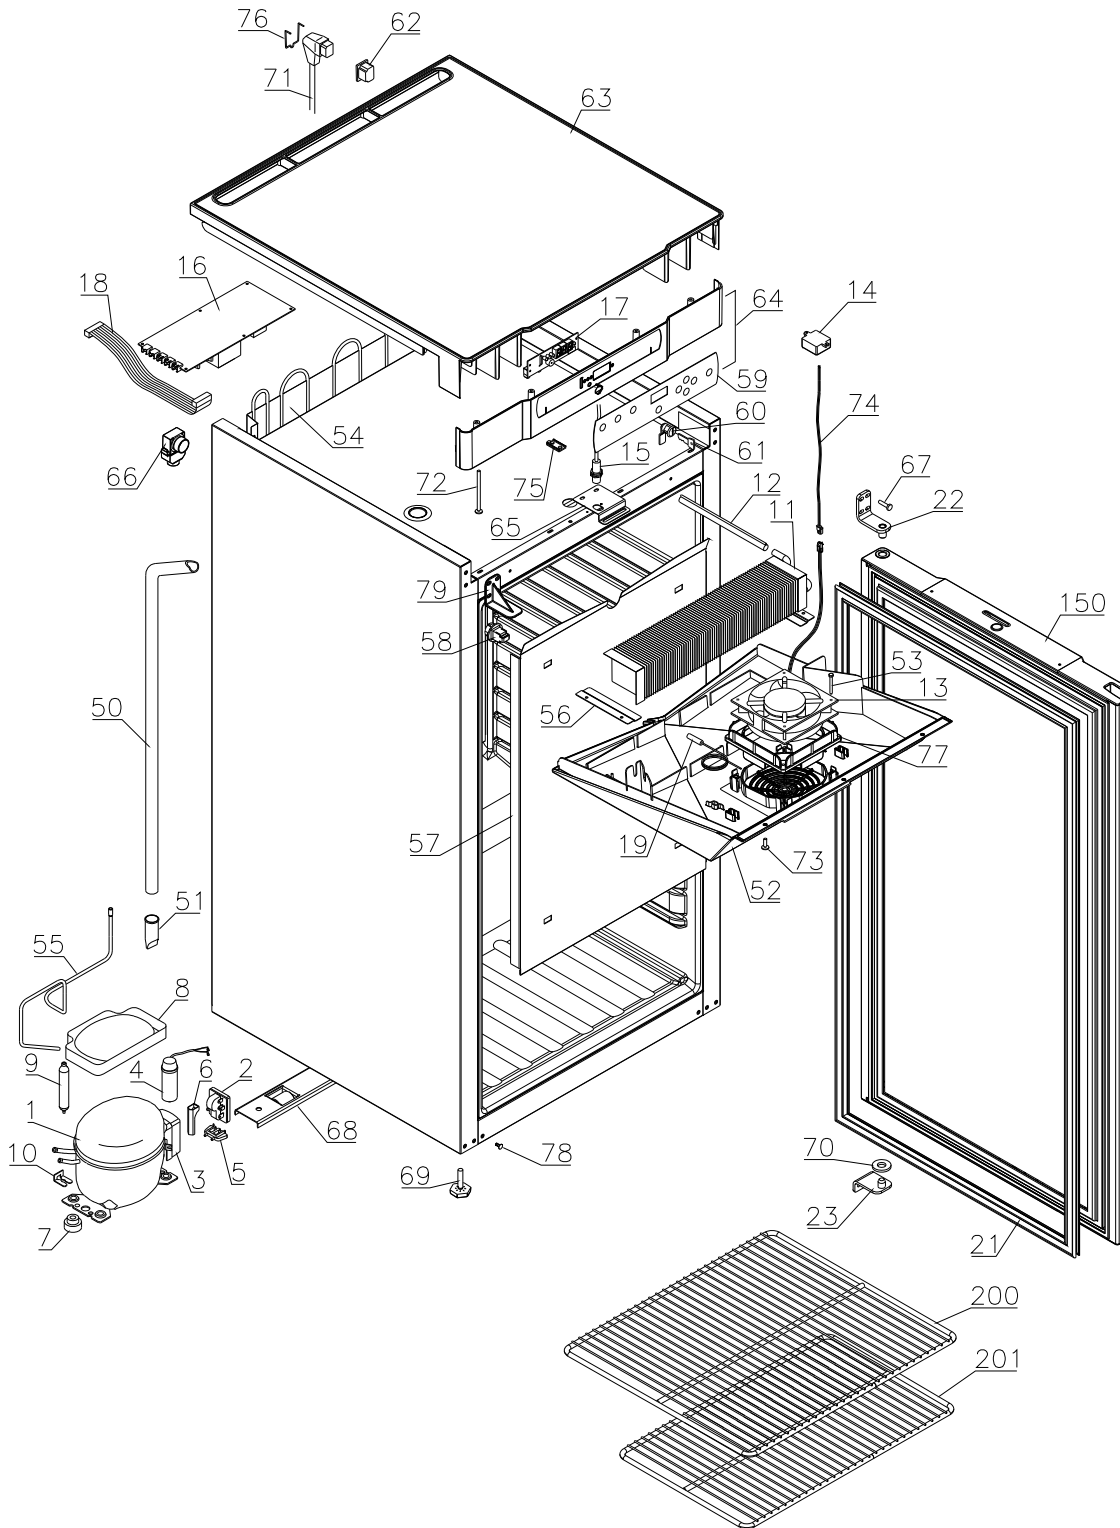

Description :

**Spare parts list for
BIOBASIC RR 310**

Compiled.		Latest revision.			Deleted.	
Date	Name	Date	Name	Rev.no	Date	Name
02.09.15	JP	09.11.21	JP	007		

Exploded view

3715 - 0121